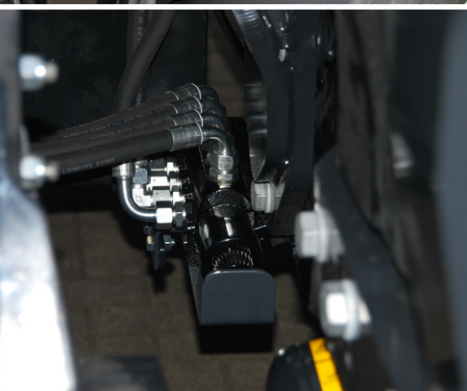

New Holland T5.120
FZ 41-25.1

STOLL

FZ 39-23.1
FS/FZ 39-27.1
FZ 41-25.1
Solid 38-20.1
Solid 40-22.1

New Holland T5 • 100 • 110 • 120 Electro Command